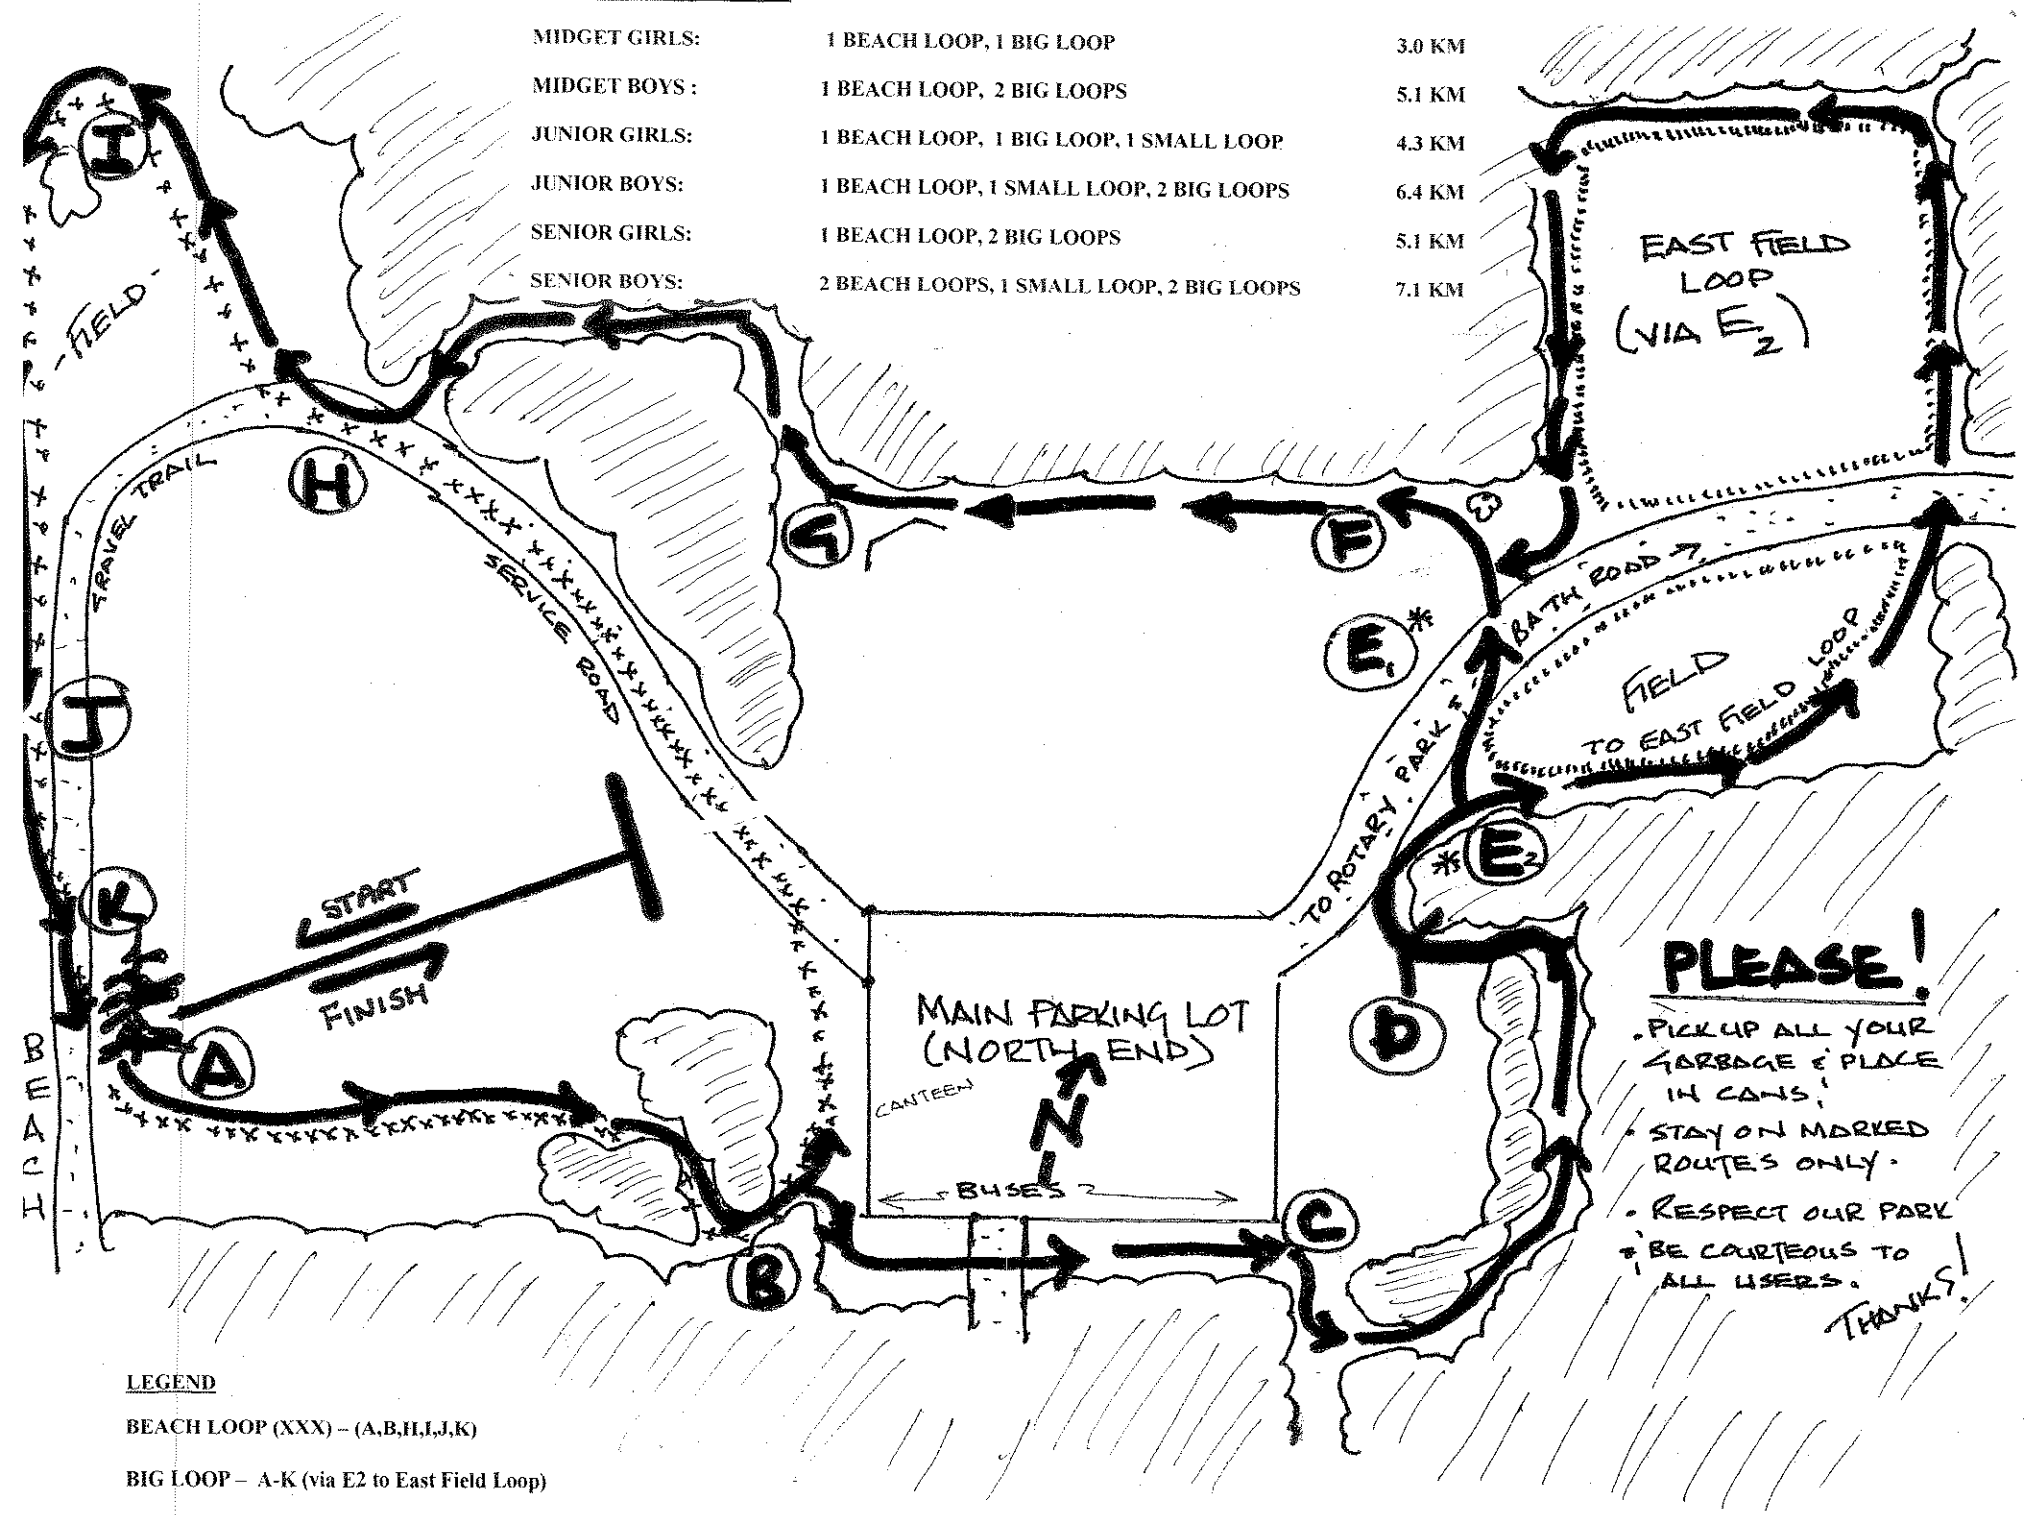

ADULTS AND YOUTH COURSES

MIDGET GIRLS:	1 BEACH LOOP, 1 BIG LOOP	3.0 KM
MIDGET BOYS :	1 BEACH LOOP, 2 BIG LOOPS	5.1 KM
JUNIOR GIRLS:	1 BEACH LOOP, 1 BIG LOOP, 1 SMALL LOOP	4.3 KM
JUNIOR BOYS:	1 BEACH LOOP, 1 SMALL LOOP, 2 BIG LOOPS	6.4 KM
SENIOR GIRLS:	1 BEACH LOOP, 2 BIG LOOPS	5.1 KM
SENIOR BOYS:	2 BEACH LOOPS, 1 SMALL LOOP, 2 BIG LOOPS	7.1 KM

PLEASE!

- PICK UP ALL YOUR GARBAGE & PLACE IN CANS!
- STAY ON MARKED ROUTES ONLY.
- RESPECT OUR PARK
- BE COURTEOUS TO ALL USERS.

THANKS!

LEGEND

BEACH LOOP (XXX) - (A,B,H,I,L,J,K)

BIG LOOP - A-K (via E2 to East Field Loop)

SMALL LOOP - A-K (via E1)